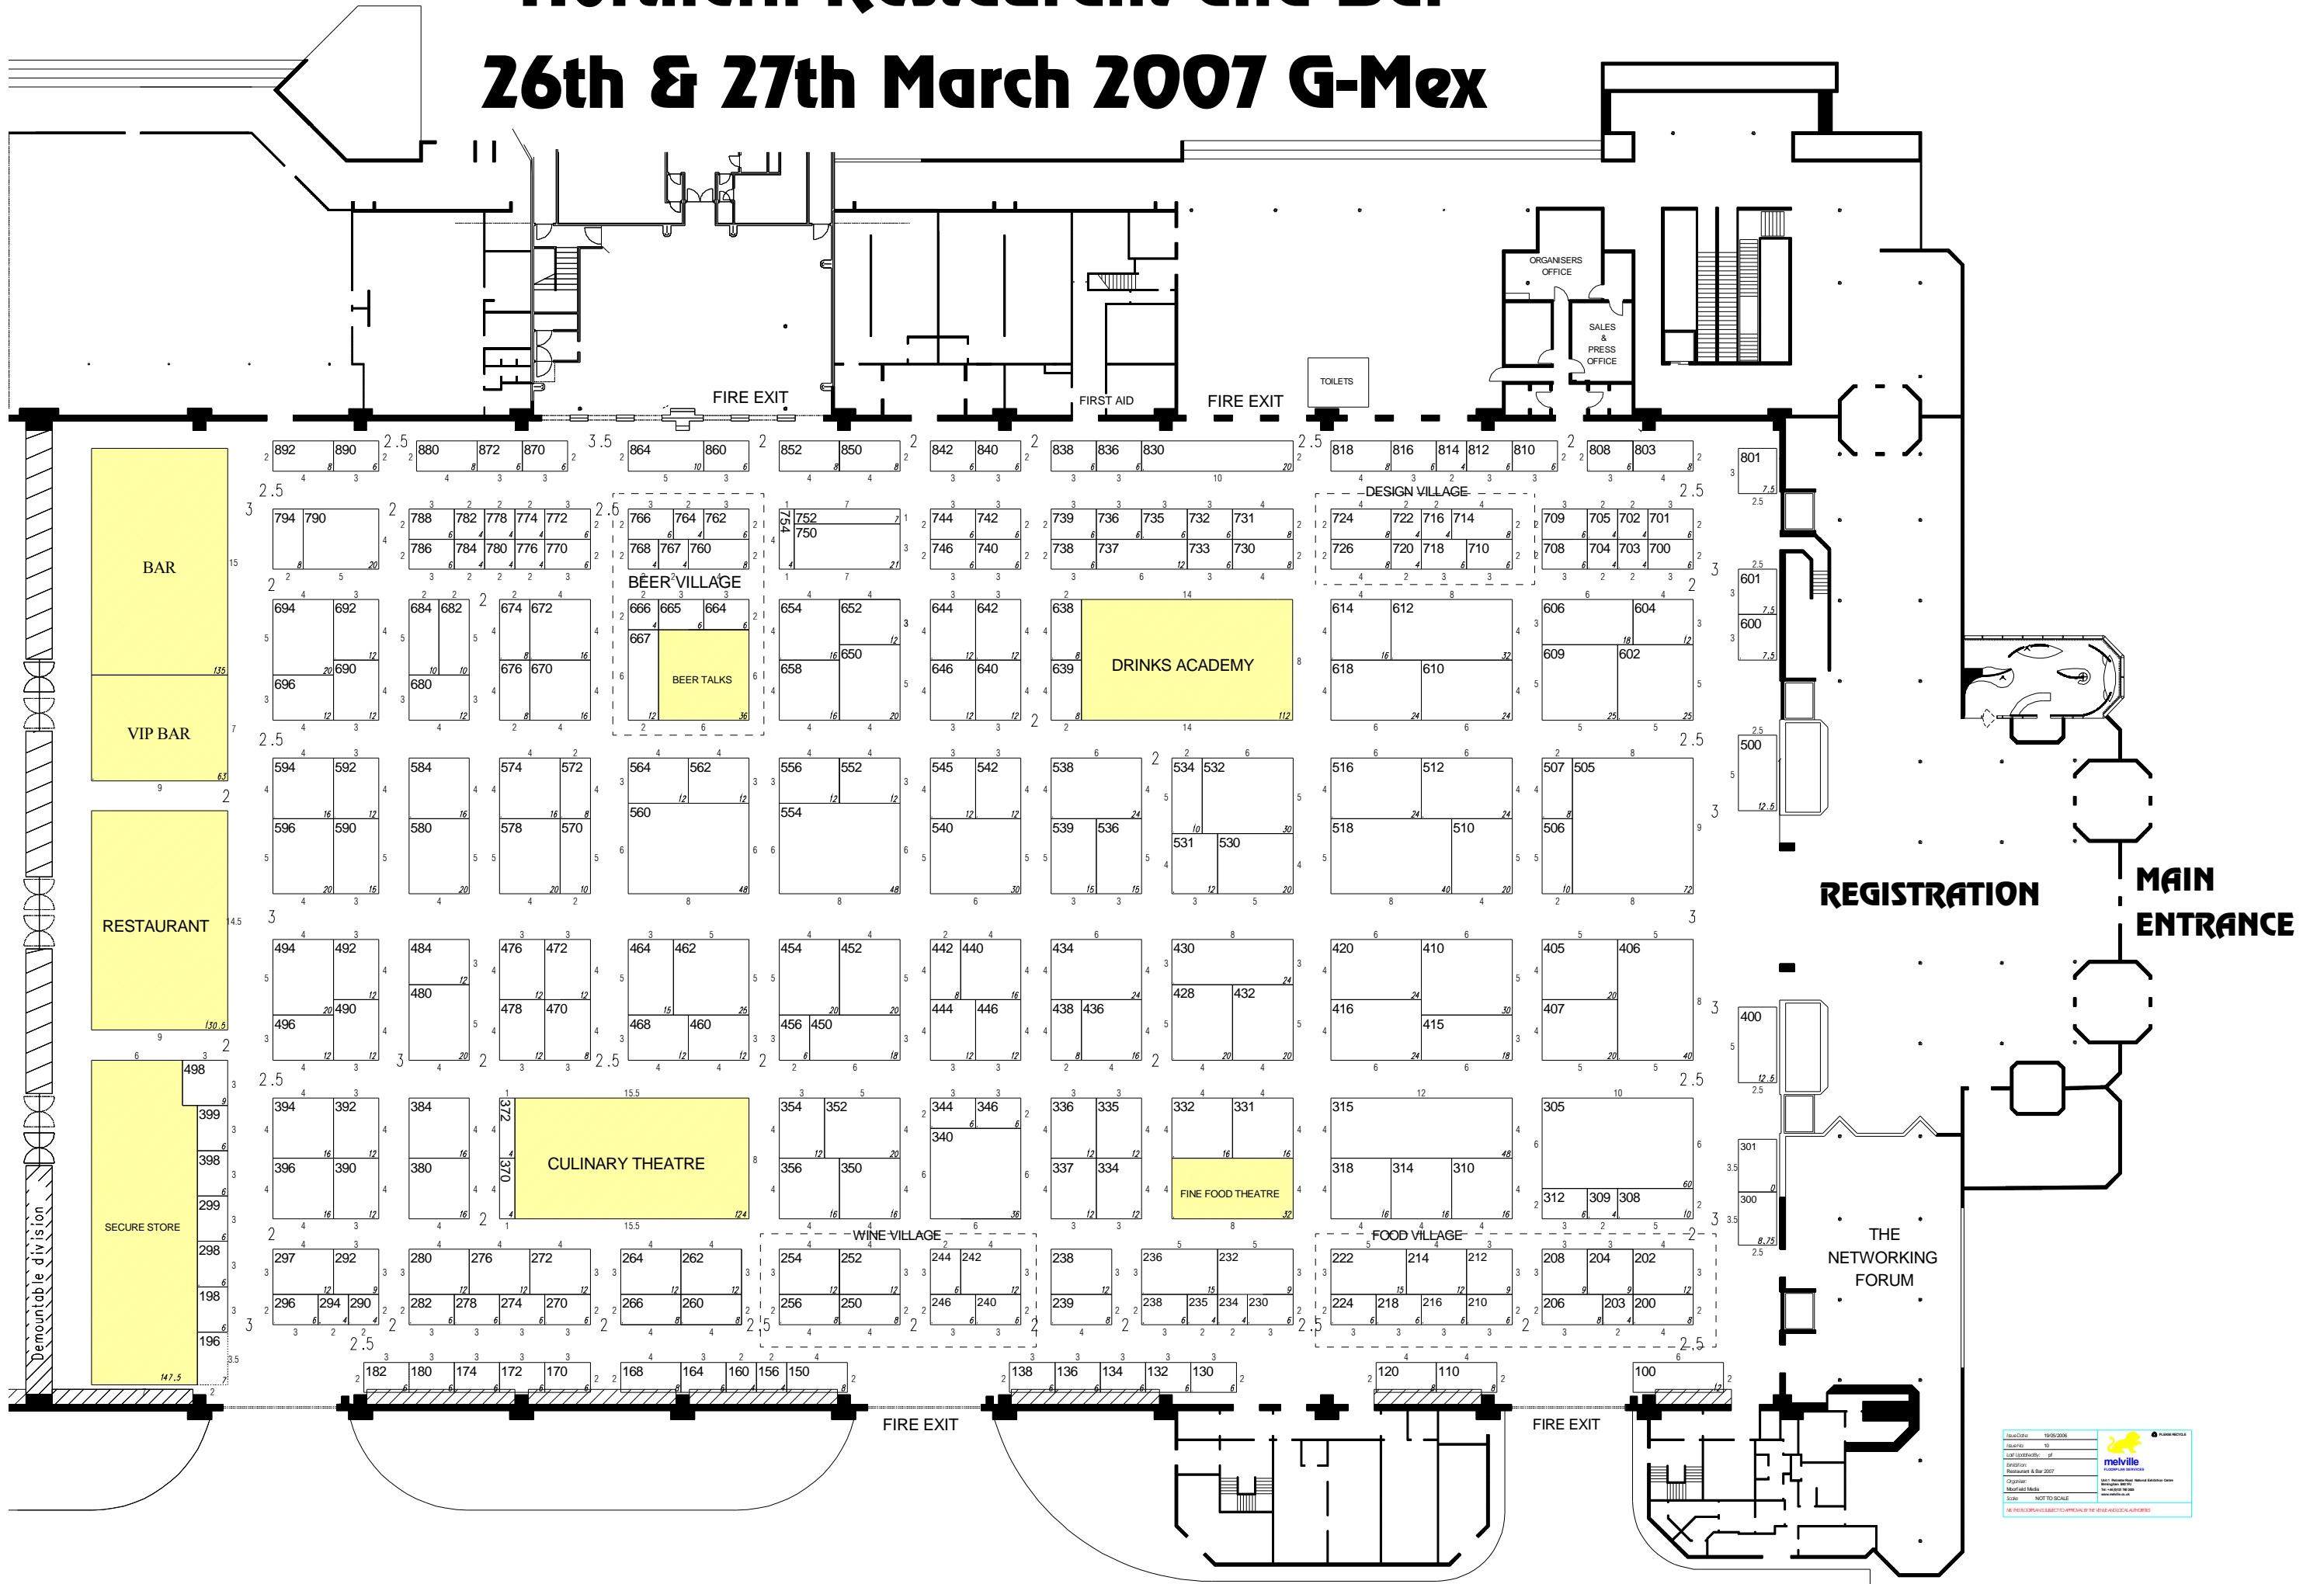

# Northern Restaurant and Bar

## 26th & 27th March 2007 G-Mex

Date: 18/03/2007  
 Scale: 1:50  
 Location: 1st Floor  
 Event: G-Mex 2007  
 Organizer: Melville  
 Scale: NOT TO SCALE  
 © Melville 2007